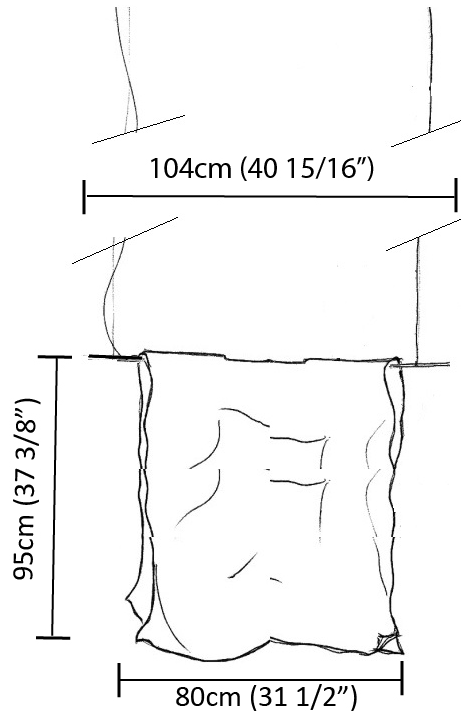

1. To build a product code in our configurator select the specify button on the base model # product page
2. To build a manual product code on this datasheet choose from the options listed below in blue font and add the suffix to the base model #

GENERAL

Series: Stendimi
Brand: Knikerboker
Division: Design
Mounting Type: Suspension
Mounting Location: Ceiling
Subcategory: Pendant

PHYSICAL

Shape: Abstract
Length (mm): 800
Length (in): 31 1/2
Height (mm): 950
Height (in): 37 3/8
Max. Overall Height (mm): 2950
Max. Overall Height (in): 116 1/8
Light Distribution: Direct / Indirect
Fixture Finish: EWH / EBK / MAN / COF / PRD / SLF / GLF / CLF / BRL / EWS / EWG / EWC / EWR / EBS / EBG / EBC / EBC / EBB / MAS / MAD / MAC / MAB / COS / CGO / CCL / CBL / PRS / PRG / PRC / PRB
Fixture Material: Metal
Cable Details: 2 Steel Cables 2000mm

ELECTRICAL

Lamp Type: LED
Total Output Wattage (W): 29.4
Dimming: 0-10V Dimming
Driver Included: Yes
Driver Location: Integrated
Driver Type: Constant Voltage - Universal
Driver Class: Class 2
Input Voltage (V): 120 - 277
Output Voltage (V): 24
Upon Request: (Not included - see components) Remote: 0-10Vdc dimming / (Included) Integral Non-dimming 277Vac

LED

Number of LEDs: 8 strips
Color Temperature (°K): 3000
Max. Delivered Lumen (lm): 3240
CRI: >80 CRI
Lamp Life (hrs): 50000

OPTICAL

RATINGS AND CERTIFICATIONS

Certified By: Certified for North American Standards
IP rating: IP20

D